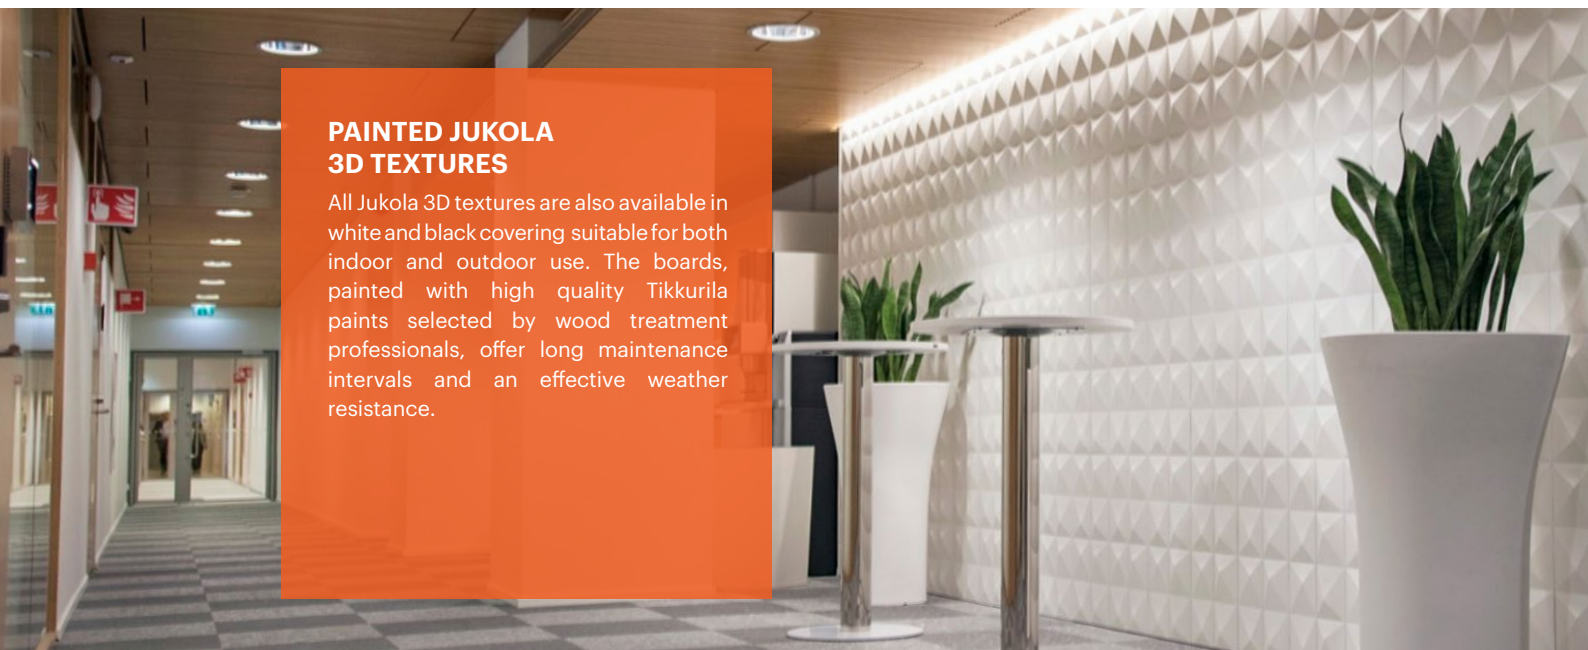

PAINTED JUKOLA 3D TEXTURES

All Jukola 3D textures are also available in white and black covering suitable for both indoor and outdoor use. The boards, painted with high quality Tikkurila paints selected by wood treatment professionals, offer long maintenance intervals and an effective weather resistance.