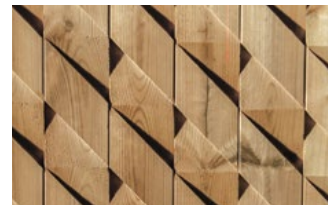

207-1

DIAGONAL