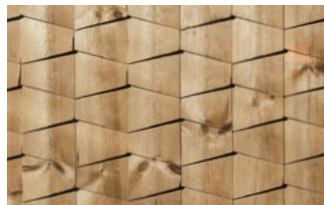

Lunawood's **Jukola Portfolio** has **6 beautiful textures** for creating a unique style for private and public houses, hotels, restaurants and offices. Textures create repetitive surface textures suited for interior design or wooden facades. The play of natural and artificial light brings out the unique characteristics of the paneling product. All of these textures are also available in white and black covering.

PLAIT

440-1

SHINGLE ARROW

220-1

STAR

430-0AB

CHIP

206-0